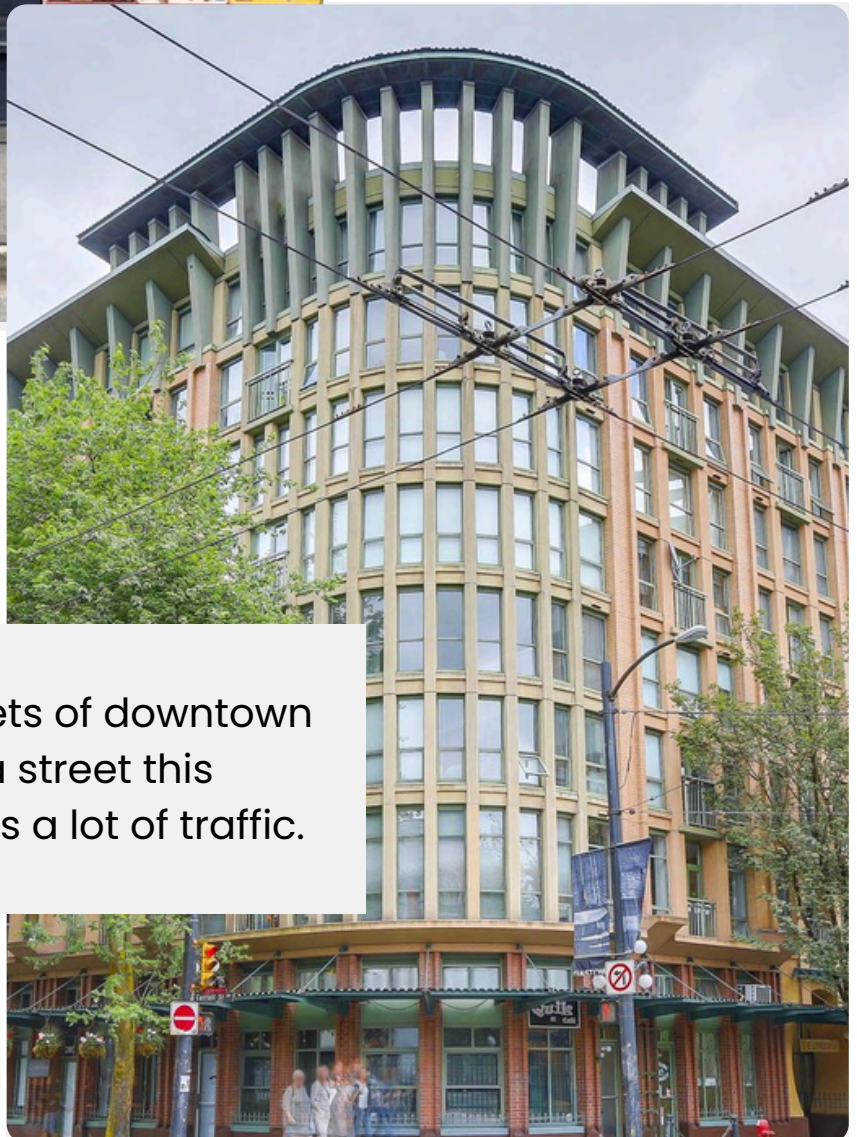

NORTH VANCOUVER

Located in a quaint neighborhood along the gorgeous strip of North Dollarton Highway, this location rebuilds a sense of calm and serenity.

VANCOUVER

Located in the heart of downtown in Marine Gateway, this location is a hub of transport and entertainment, bringing a huge influx of customers.

VANCOUVER

Along the bustling streets of downtown Vancouver, on Cordova street this location constantly sees a lot of traffic.

VANCOUVER

Located on commercial drive, close to downtown Vancouver, this location enjoys the commercial traffic from downtown while being in a fairly quiet neighborhood

VANCOUVER

A unique pop-up esque style location located at Nanaimo station in Vancouver constantly seems to attract a lot of customers waiting for their next bus/skytrain.

VANCOUVER

In the heart of the financial district in downtown Vancouver, this Express News location is one of our bigger stores that has a lot to offer compared to your typical convenience store.

VANGOUVER

Right along Fraser Street, two of our locations enjoy a nice consistent footfall of people while also being established in safe and quiet neighbourhoods.

VANCOUVER

Along Grandview Highway, this Express News is located in a strip mall which enjoys a lot of traffic coming in from the bustling city life.