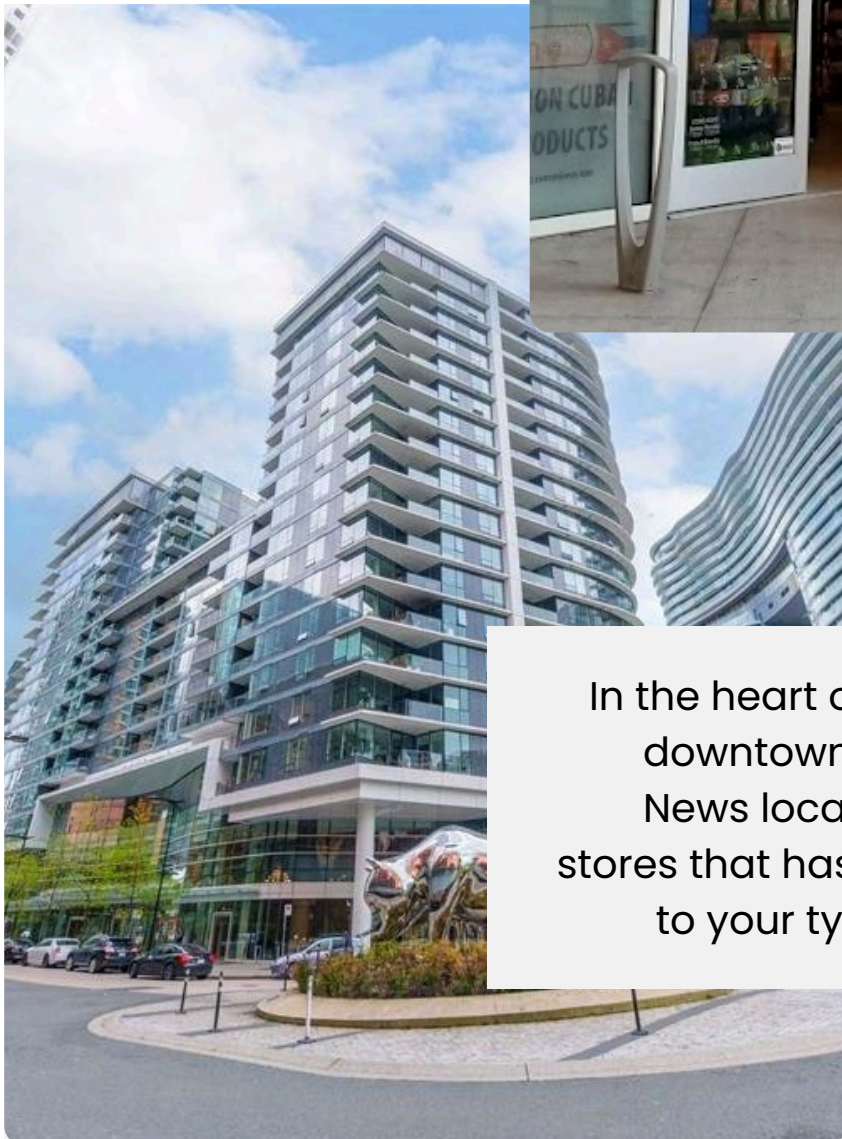

NORTH VANCOUVER

Located in a quaint neighborhood along the gorgeous strip of North Dollarton Highway, this location rebuilds a sense of calm and serenity.

VANCOUVER

Located in the heart of downtown in Marine Gateway, this location is a hub of transport and entertainment, bringing a huge influx of customers.

VANCOUVER

Along the bustling streets of downtown Vancouver, on Cordova street this location constantly sees a lot of traffic.

VANCOUVER

Located on commercial drive, close to downtown Vancouver, this location enjoys the commercial traffic from downtown while being in a fairly quiet neighborhood

VANCOUVER

A unique pop-up esque style location located at Nanaimo station in Vancouver constantly seems to attract a lot of customers waiting for their next bus/skytrain.

VANCOUVER

In the heart of the financial district in downtown Vancouver, this Express News location is one of our bigger stores that has a lot to offer compared to your typical convenience store.

VANGOUVER

Right along Fraser Street, two of our locations enjoy a nice consistent footfall of people while also being established in safe and quiet neighbourhoods.

VANCOUVER

Along Grandview Highway, this Express News is located in a strip mall which enjoys a lot of traffic coming in from the bustling city life.