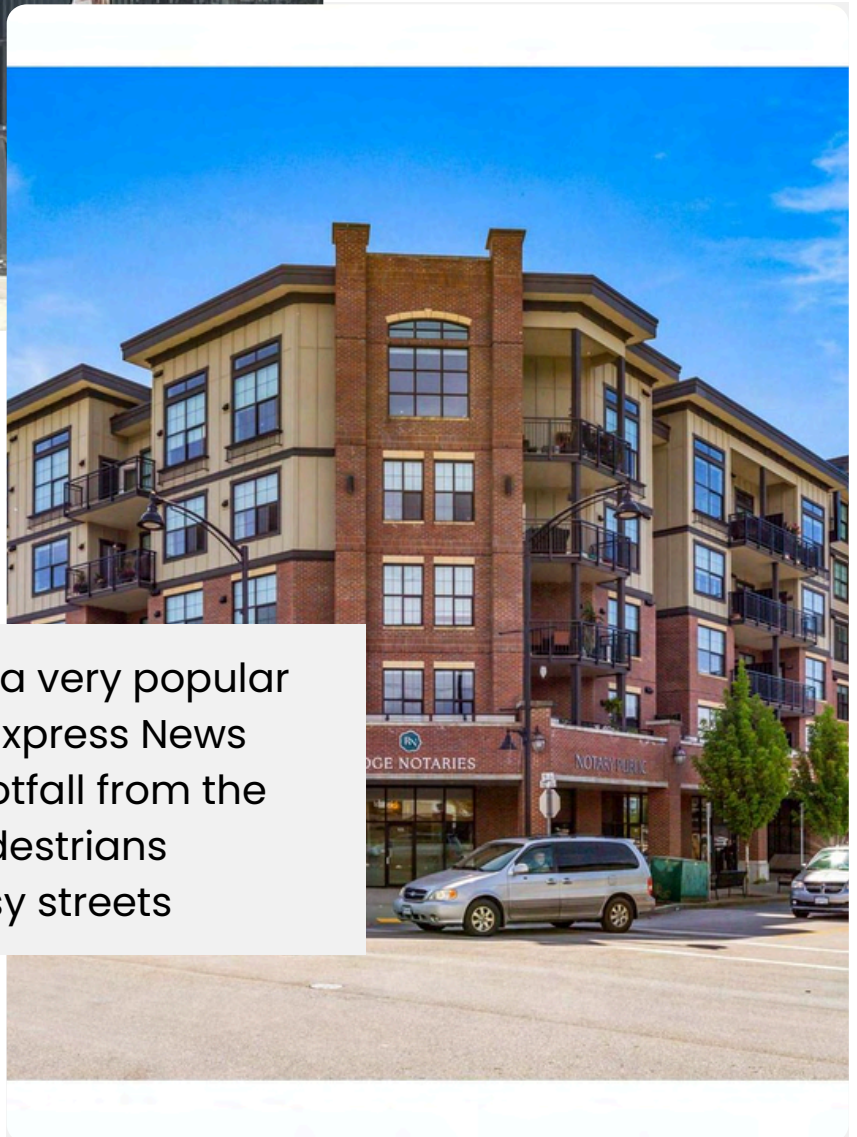

MAPLE RIDGE

Right along the strip of a very popular housing complex, this Express News location sees heavy footfall from the local residents and pedestrians coming in from the busy streets