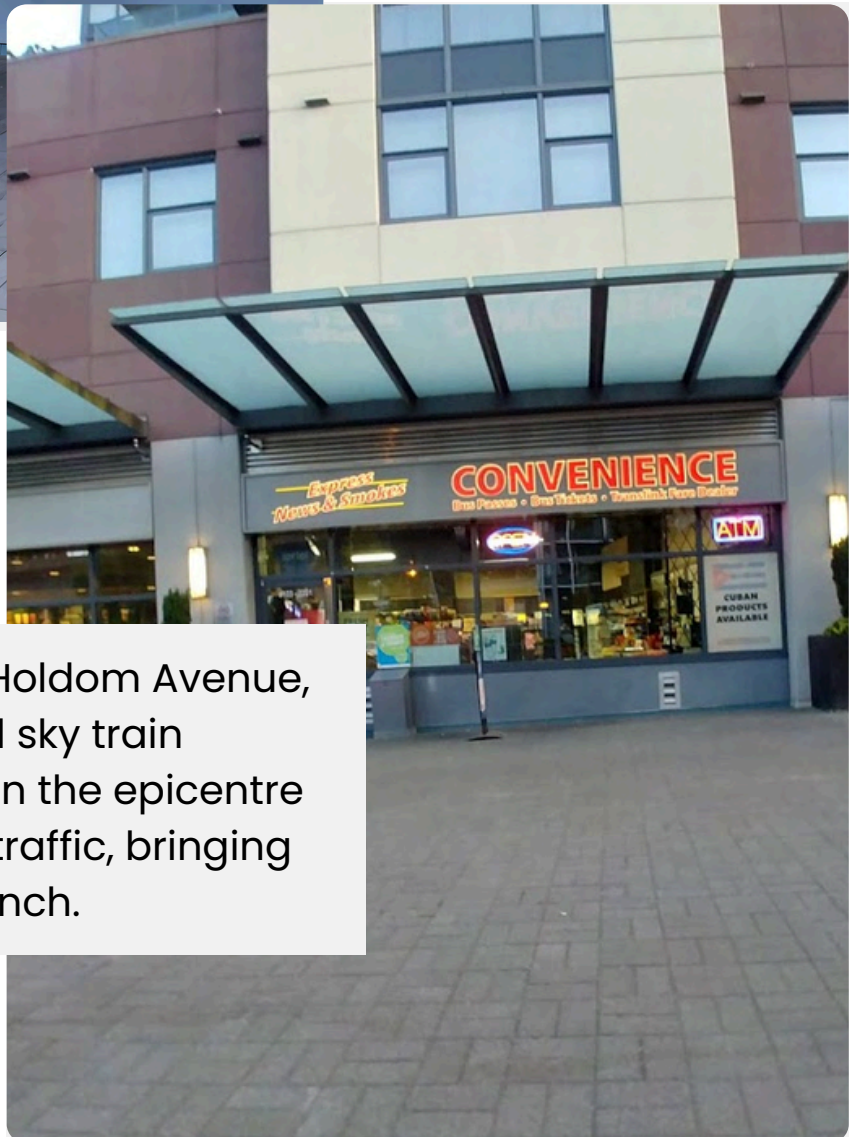

VANGOUVER

Right along Fraser Street, two of our locations enjoy a nice consistent footfall of people while also being established in safe and quiet neighbourhoods.

VANCOUVER

Along Grandview Highway, this Express News is located in a strip mall which enjoys a lot of traffic coming in from the bustling city life.

#7 - 8190 FRASER ST,
VANCOUVER, BC V5X
0J8

OUR LOCATIONS

BURNABY

Located close to Vancouver, Burnaby is another major city in the lower mainland. We are proud to have 4 locations in this beautiful city

BURNABY

This Express News location , on Dawson Street also serves as a UPS location for customers, doubling down on the convenience factor and providing more options for the customer

BURNABY

On the busy streets of Holdom Avenue, close to a bus stop and sky train station, this location is in the epicentre of a lot of commercial traffic, bringing in customers by the bunch.

BURNABY

This Express News location , on station square is a quick stop from one of the most popular shopping districts in Burnaby, only a few minutes away from the skytrain and bus stations

BURNABY

Located on Lougheed Highway in the beautiful shopping district of The Amazing Brentwood, this location sees a large influx of people often visiting the mall.