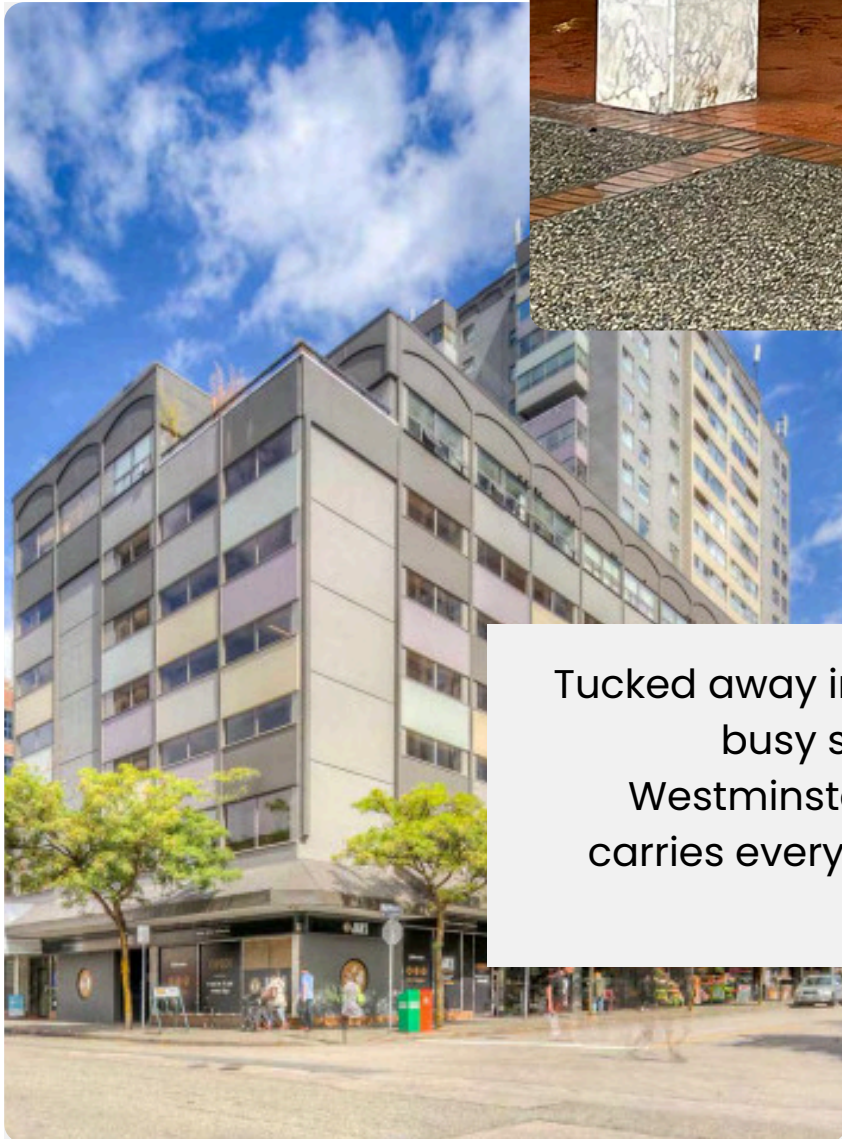

VANCOUVER

Along the bustling streets of downtown Vancouver, on Cordova street this location constantly sees a lot of traffic.

VANCOUVER

Located on commercial drive, close to downtown Vancouver, this location enjoys the commercial traffic from downtown while being in a fairly quiet neighborhood

COQUITLAM

Also located on Austin Avenue, this Express News location is in a busier part of the city, surrounded by many shopping hubs and apartments.

GOQUITLAM

Located on Lake Como Avenue, this Express News location is a premium vape and smoke shop carrying a massive selection of products to satisfy every need.

OUR LOCATIONS

BRITISH COLUMBIA

Throughout the province of British Columbia, we have had the opportunity to open our locations and serve you.

NEW WESTMINISTER

Tucked away in Belmont Towers on the busy streets of downtown New Westminster this premium location carries everything you could possibly need

SURREY

Located in Surrey Bus Central Station this location sees a lot of footfall from the myriad bus changes that happen there. Always a bustling location brimming with opportunity

PRINCE RUPERT

In the quiet mountainy town of Prince Rupert, one of our locations makes itself at home in the famous Rupert Square Mall, bringing in hoardes of people, being one of the best smoke and vape shops in all of Prince Rupert.