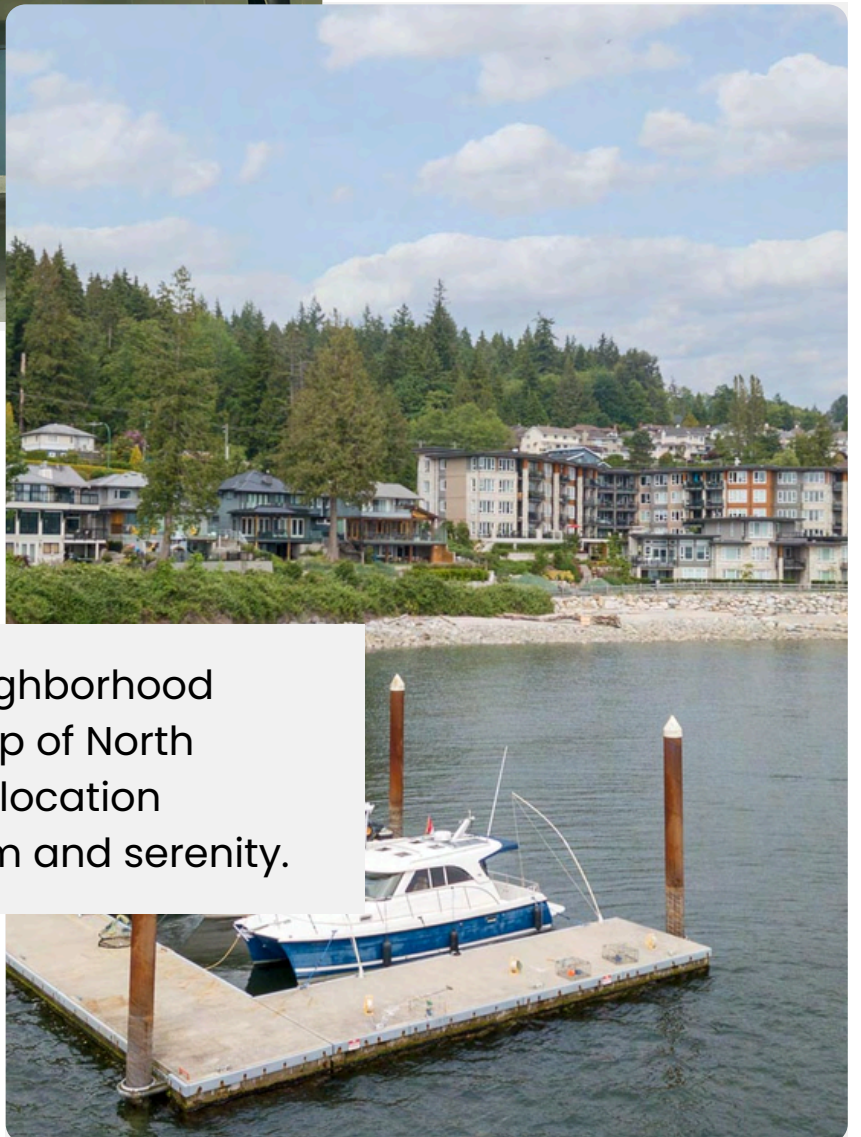

OUR LOCATIONS

VANCOUVER

Located in the heart of lower mainland, our Vancouver locations are extremely popular and constantly brimming with footfall

NORTH VANCOUVER

Located in Chadwick Court in North Vancouver, this Express News location is known for being in a posh neighborhood and constantly receives a high footfall of customers.

NORTH VANCOUVER

Located in a quaint neighborhood along the gorgeous strip of North Dollarton Highway, this location rebuilds a sense of calm and serenity.

VANCOUVER

Located in the heart of downtown in Marine Gateway, this location is a hub of transport and entertainment, bringing a huge influx of customers.

VANCOUVER

Along the bustling streets of downtown Vancouver, on Cordova street this location constantly sees a lot of traffic.

VANCOUVER

Located on commercial drive, close to downtown Vancouver, this location enjoys the commercial traffic from downtown while being in a fairly quiet neighborhood

VANGOUVER

Right along Fraser Street, two of our locations enjoy a nice consistent footfall of people while also being established in safe and quiet neighbourhoods.

VANCOUVER

Along Grandview Highway, this Express News is located in a strip mall which enjoys a lot of traffic coming in from the bustling city life.