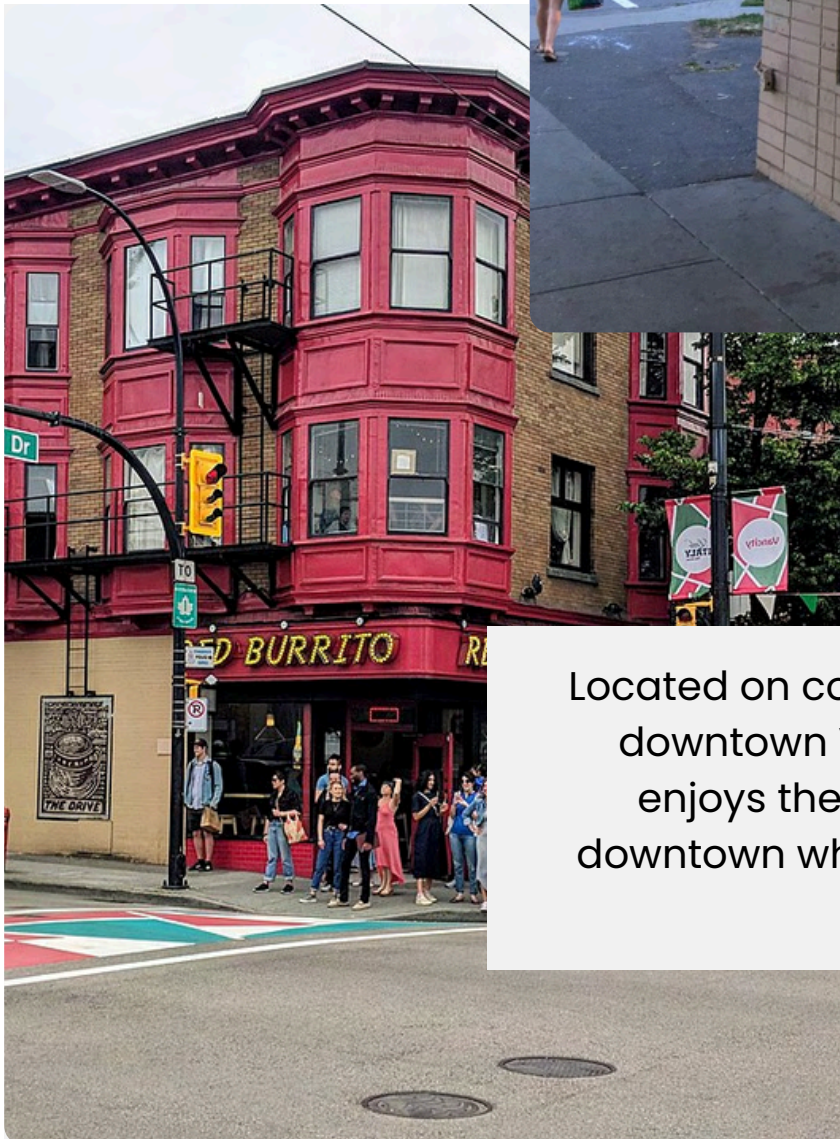

NORTH VANCOUVER

Located in a quaint neighborhood along the gorgeous strip of North Dollarton Highway, this location rebuilds a sense of calm and serenity.

VANCOUVER

Located in the heart of downtown in Marine Gateway, this location is a hub of transport and entertainment, bringing a huge influx of customers.

VANCOUVER

Along the bustling streets of downtown Vancouver, on Cordova street this location constantly sees a lot of traffic.

VANCOUVER

Located on commercial drive, close to downtown Vancouver, this location enjoys the commercial traffic from downtown while being in a fairly quiet neighborhood

VANCOUVER

A unique pop-up esque style location located at Nanaimo station in Vancouver constantly seems to attract a lot of customers waiting for their next bus/skytrain.

VANCOUVER

In the heart of the financial district in downtown Vancouver, this Express News location is one of our bigger stores that has a lot to offer compared to your typical convenience store.

VANGOUVER

Right along Fraser Street, two of our locations enjoy a nice consistent footfall of people while also being established in safe and quiet neighbourhoods.

VANCOUVER

Along Grandview Highway, this Express News is located in a strip mall which enjoys a lot of traffic coming in from the bustling city life.