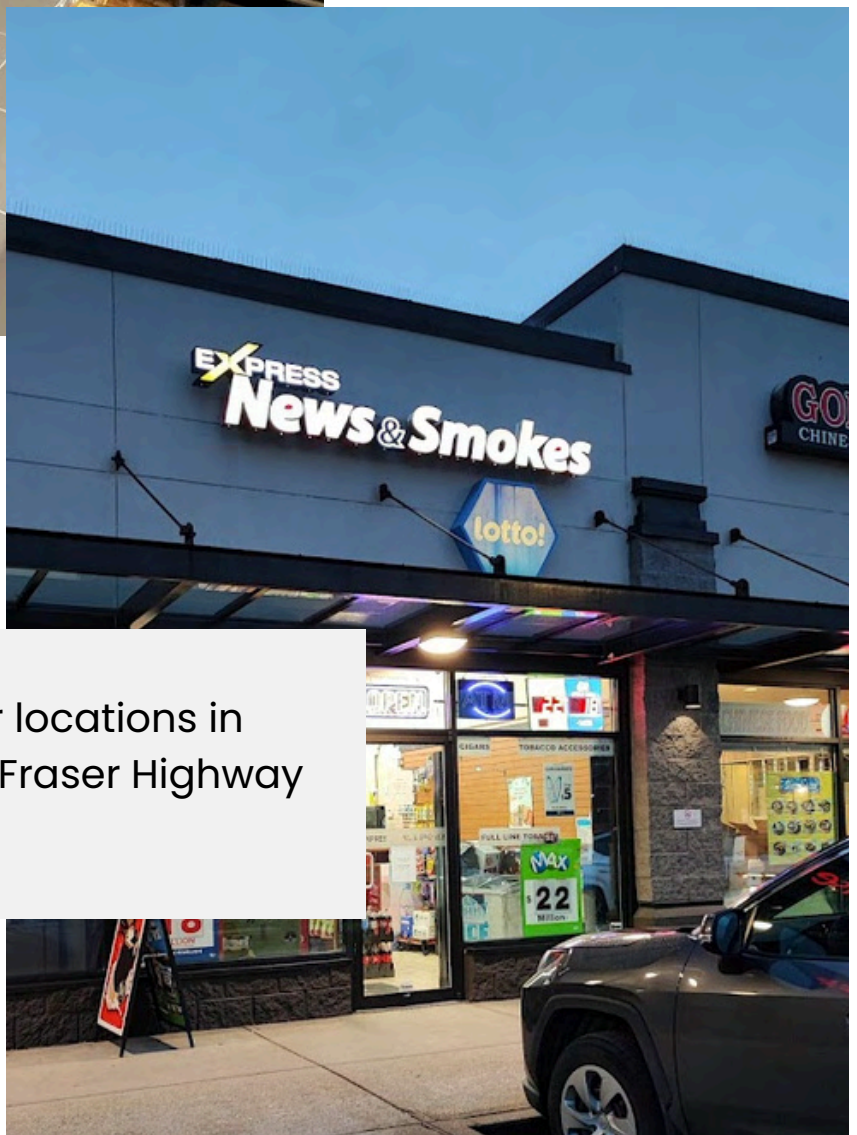

LANGLEY

We also have two other locations in Langley, located along Fraser Highway and 83rd Avenue