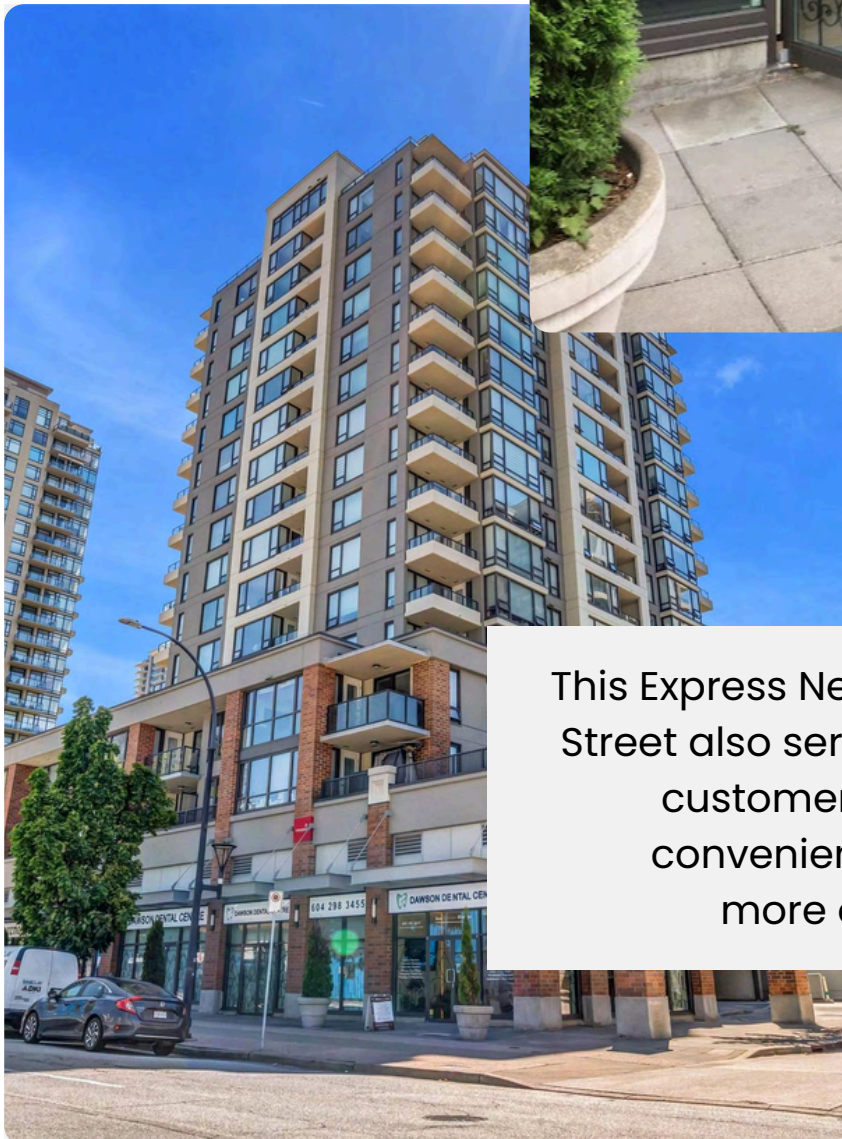

VANCOUVER

Along the bustling streets of downtown Vancouver, on Cordova street this location constantly sees a lot of traffic.

VANCOUVER

Located on commercial drive, close to downtown Vancouver, this location enjoys the commercial traffic from downtown while being in a fairly quiet neighborhood

VANGOUVER

Right along Fraser Street, two of our locations enjoy a nice consistent footfall of people while also being established in safe and quiet neighbourhoods.

VANCOUVER

Along Grandview Highway, this Express News is located in a strip mall which enjoys a lot of traffic coming in from the bustling city life.

#7 - 8190 FRASER ST,
VANCOUVER, BC V5X
0J8

OUR LOCATIONS

BURNABY

Located close to Vancouver, Burnaby is another major city in the lower mainland. We are proud to have 4 locations in this beautiful city

BURNABY

BURNABY

This Express News location , on station square is a quick stop from one of the most popular shopping districts in Burnaby, only a few minutes away from the skytrain and bus stations

BURNABY

Located on Lougheed Highway in the beautiful shopping district of The Amazing Brentwood, this location sees a large influx of people often visiting the mall.