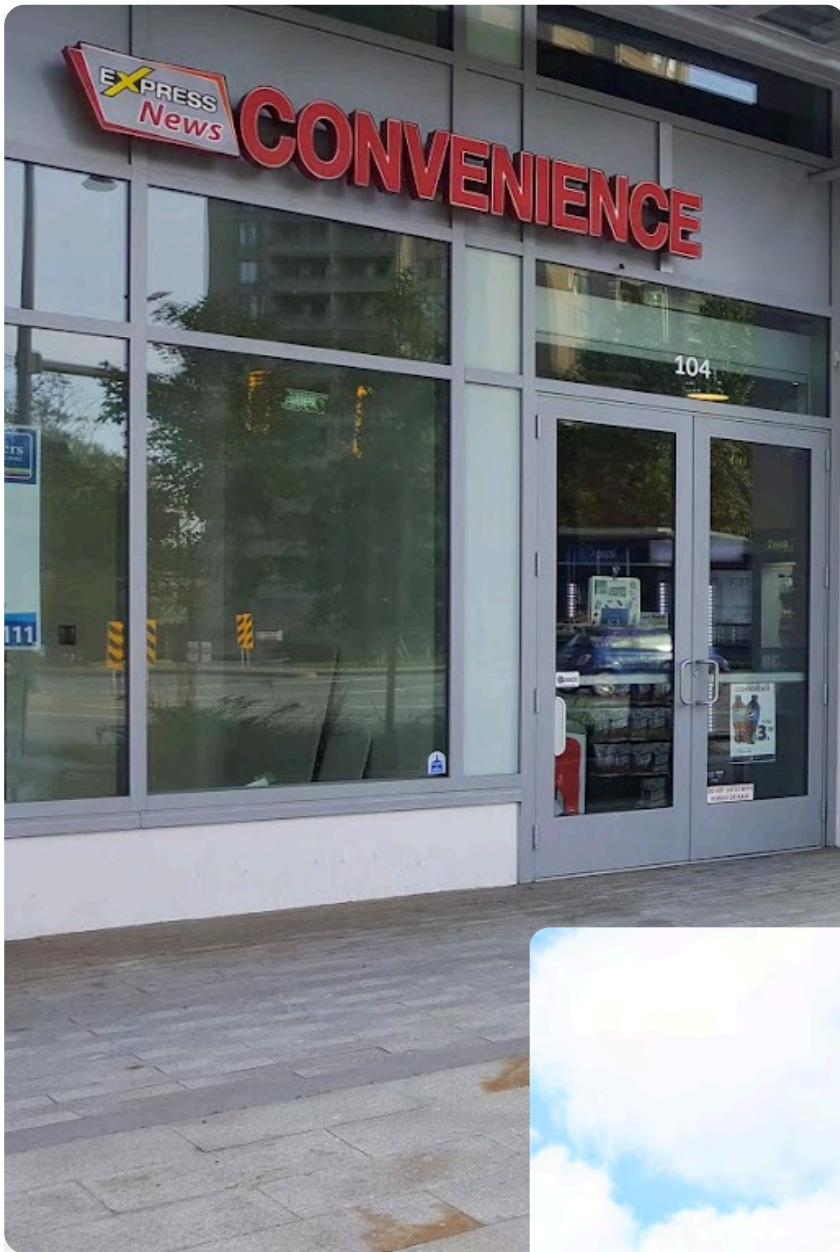

COQUITLAM

Also located on Austin Avenue, this Express News location is in a busier part of the city, surrounded by many shopping hubs and apartments.

GOQUITLAM

Located on Lake Como Avenue, this Express News location is a premium vape and smoke shop carrying a massive selection of products to satisfy every need.

OUR LOCATIONS

BRITISH COLUMBIA

Throughout the province of British Columbia, we have had the opportunity to open our locations and serve you.

NEW WESTMINISTER

Tucked away in Belmont Towers on the busy streets of downtown New Westminster this premium location carries everything you could possibly need

SURREY

Located in Surrey Bus Central Station this location sees a lot of footfall from the myriad bus changes that happen there. Always a bustling location brimming with opportunity

PRINCE RUPERT

In the quiet mountainy town of Prince Rupert, one of our locations makes itself at home in the famous Rupert Square Mall, bringing in hoardes of people, being one of the best smoke and vape shops in all of Prince Rupert.

PITTT MEADOWS

Located close to the public library, this new and improved convenience store in Pitt Meadows is one of the more bussier locations in the neighborhood.

MAPLE RIDGE

Tucked in ValleyFair Mall in Maple Ridge, this Express News location also offers seating to its patrons while still giving you that perfect customer care.