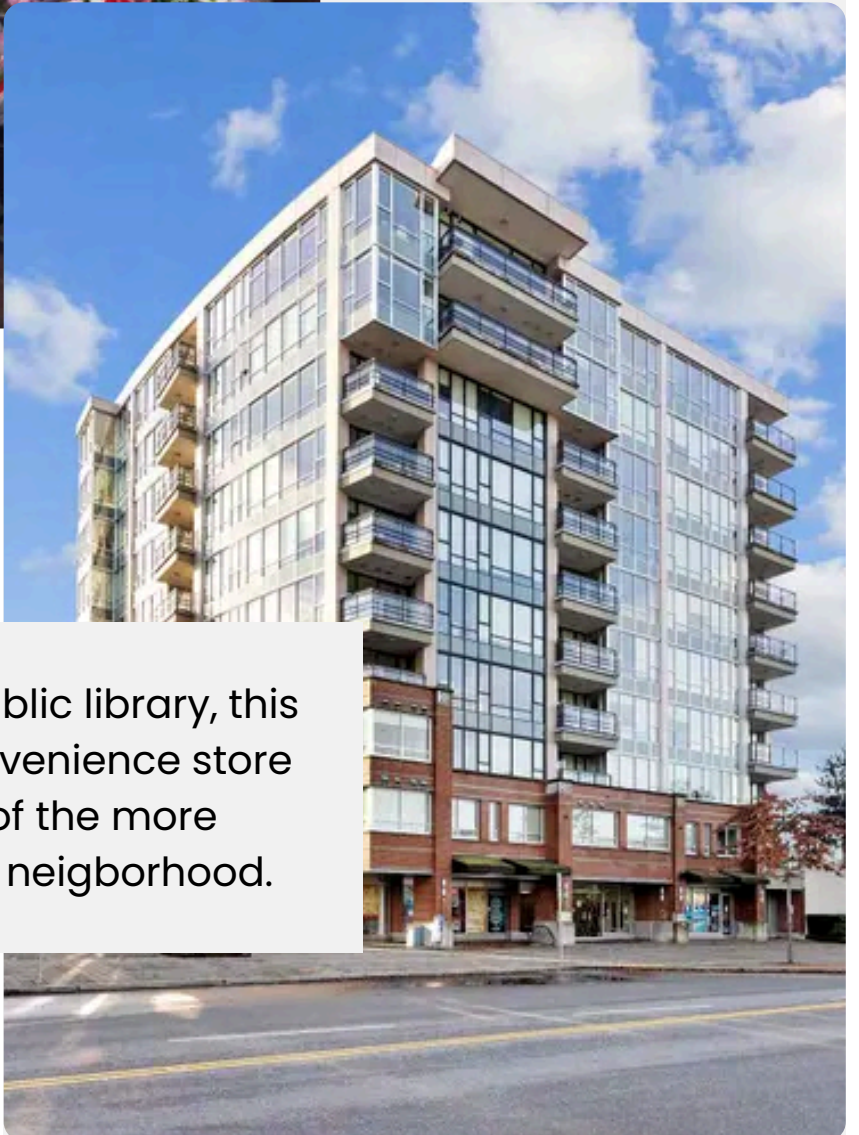

SURREY

Located in Surrey Bus Central Station this location sees a lot of footfall from the myriad bus changes that happen there. Always a bustling location brimming with opportunity

PRINCE RUPERT

In the quiet mountainy town of Prince Rupert, one of our locations makes itself at home in the famous Rupert Square Mall, bringing in hoardes of people, being one of the best smoke and vape shops in all of Prince Rupert.

PITTT MEADOWS

Located close to the public library, this new and improved convenience store in Pitt Meadows is one of the more bussier locations in the neighborhood.

MAPLE RIDGE

Tucked in ValleyFair Mall in Maple Ridge, this Express News location also offers seating to its patrons while still giving you that perfect customer care.