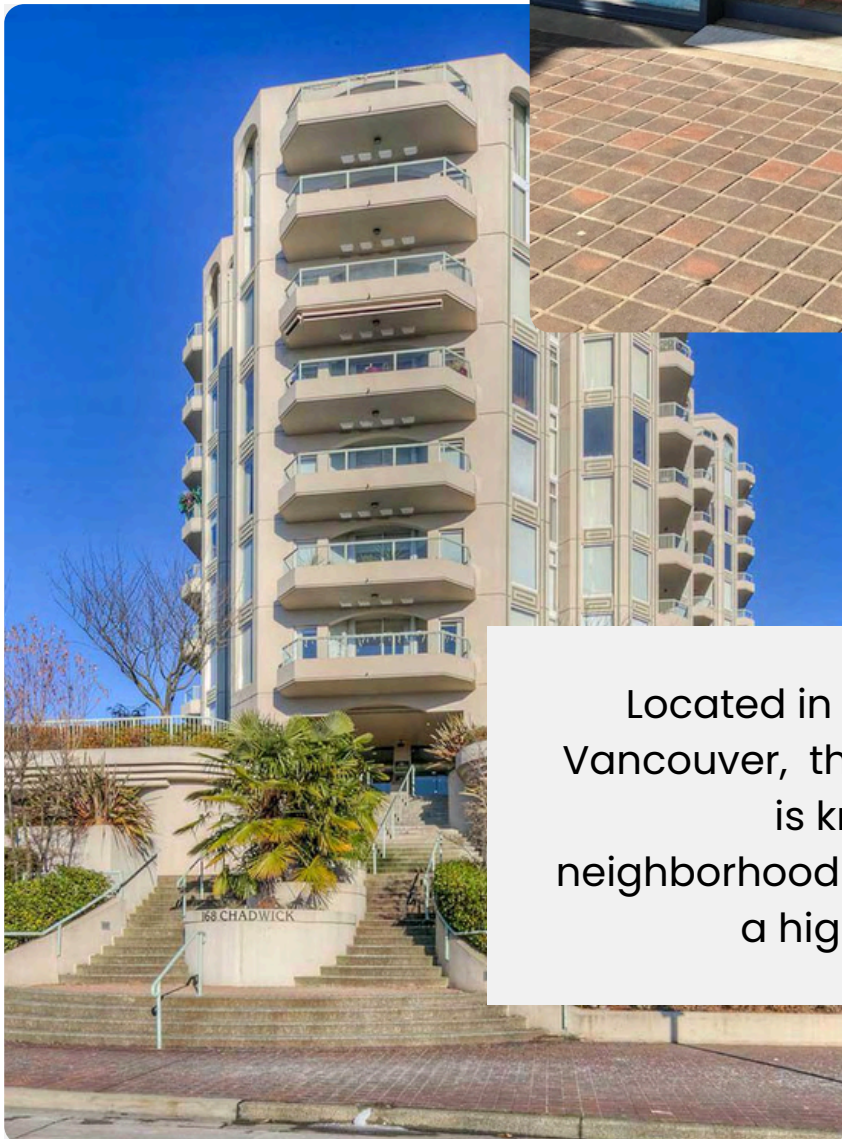

LANGLEY

We also have two other locations in Langley, located along Fraser Highway and 83rd Avenue

LANGLEY LOCATIONS

20019 83A AVE UNIT
140, LANGLEY TWP, BC
V2Y 5K5

20821 FRASER HWY,
LANGLEY, BC V3A 4G7

20360 LOGAN AVE
#20, LANGLEY, BC
V3A 7N2

OUR LOCATIONS

VANCOUVER

Located in the heart of lower mainland, our Vancouver locations are extremely popular and constantly brimming with footfall

NORTH VANCOUVER

Located in Chadwick Court in North Vancouver, this Express News location is known for being in a posh neighborhood and constantly receives a high footfall of customers.

NORTH VANCOUVER

Located in a quaint neighborhood along the gorgeous strip of North Dollarton Highway, this location rebuilds a sense of calm and serenity.

VANCOUVER

Located in the heart of downtown in Marine Gateway, this location is a hub of transport and entertainment, bringing a huge influx of customers.

VANCOUVER

Along the bustling streets of downtown Vancouver, on Cordova street this location constantly sees a lot of traffic.

VANCOUVER

Located on commercial drive, close to downtown Vancouver, this location enjoys the commercial traffic from downtown while being in a fairly quiet neighborhood