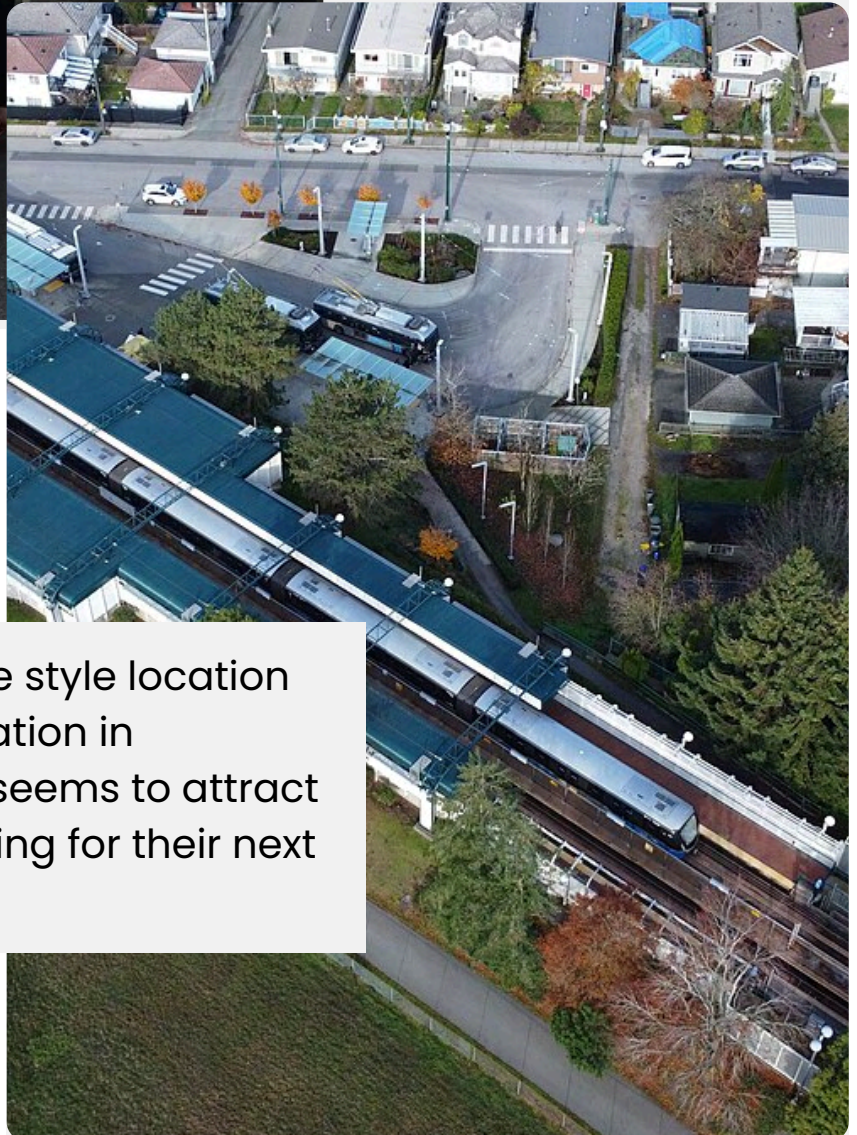

NORTH VANCOUVER

Located in a quaint neighborhood along the gorgeous strip of North Dollarton Highway, this location rebuilds a sense of calm and serenity.

VANCOUVER

Located in the heart of downtown in Marine Gateway, this location is a hub of transport and entertainment, bringing a huge influx of customers.

VANCOUVER

Along the bustling streets of downtown Vancouver, on Cordova street this location constantly sees a lot of traffic.

VANCOUVER

Located on commercial drive, close to downtown Vancouver, this location enjoys the commercial traffic from downtown while being in a fairly quiet neighborhood

VANCOUVER

A unique pop-up esque style location located at Nanaimo station in Vancouver constantly seems to attract a lot of customers waiting for their next bus/skytrain.

VANCOUVER

In the heart of the financial district in downtown Vancouver, this Express News location is one of our bigger stores that has a lot to offer compared to your typical convenience store.

VANGOUVER

Right along Fraser Street, two of our locations enjoy a nice consistent footfall of people while also being established in safe and quiet neighbourhoods.

VANCOUVER

Along Grandview Highway, this Express News is located in a strip mall which enjoys a lot of traffic coming in from the bustling city life.