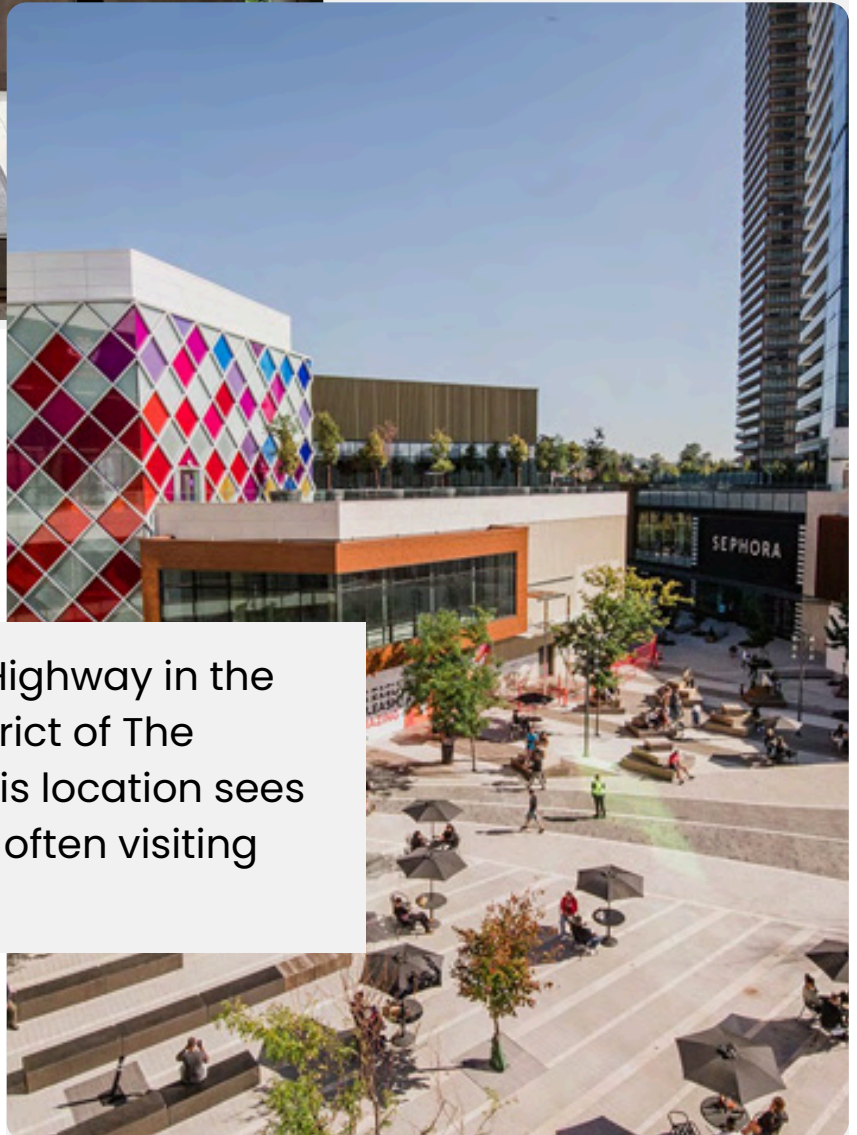

VANCOUVER

Along the bustling streets of downtown Vancouver, on Cordova street this location constantly sees a lot of traffic.

VANCOUVER

Located on commercial drive, close to downtown Vancouver, this location enjoys the commercial traffic from downtown while being in a fairly quiet neighborhood

#7 - 8190 FRASER ST,
VANCOUVER, BC V5X
0J8

OUR LOCATIONS

BURNABY

Located close to Vancouver, Burnaby is another major city in the lower mainland. We are proud to have 4 locations in this beautiful city

BURNABY

This Express News location , on Dawson Street also serves as a UPS location for customers, doubling down on the convenience factor and providing more options for the customer

BURNABY

On the busy streets of Holdom Avenue, close to a bus stop and sky train station, this location is in the epicentre of a lot of commercial traffic, bringing in customers by the bunch.

BURNABY

This Express News location , on station square is a quick stop from one of the most popular shopping districts in Burnaby, only a few minutes away from the skytrain and bus stations

BURNABY

Located on Lougheed Highway in the beautiful shopping district of The Amazing Brentwood, this location sees a large influx of people often visiting the mall.