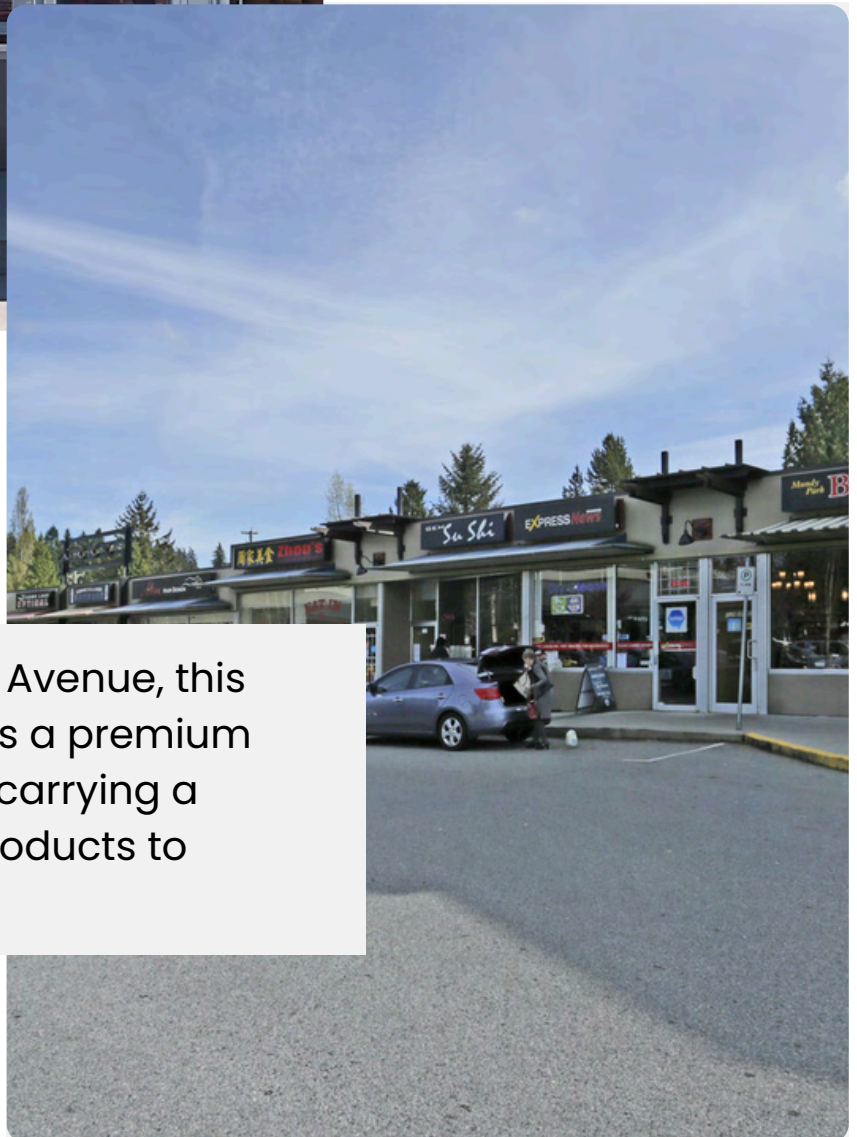

BURNABY

This Express News location , on station square is a quick stop from one of the most popular shopping districts in Burnaby, only a few minutes away from the skytrain and bus stations

BURNABY

Located on Lougheed Highway in the beautiful shopping district of The Amazing Brentwood, this location sees a large influx of people often visiting the mall.

OUR LOCATIONS

COQUITLAM

The city of Coquitlam is a cultural hub and one of the largest cities that make up the lower mainland. In this beautiful city we are proud to have 4 locations.

GOQUITLAM

Located in a strip mall on Austin Avenue this location houses an Express News with a Canada Post to facilitate receiving and sending of mails and packages to further help the customer

COQUITLAM

Also located on Austin Avenue, this Express News location is in a busier part of the city, surrounded by many shopping hubs and apartments.

GOQUITLAM

Located on Lake Como Avenue, this Express News location is a premium vape and smoke shop carrying a massive selection of products to satisfy every need.