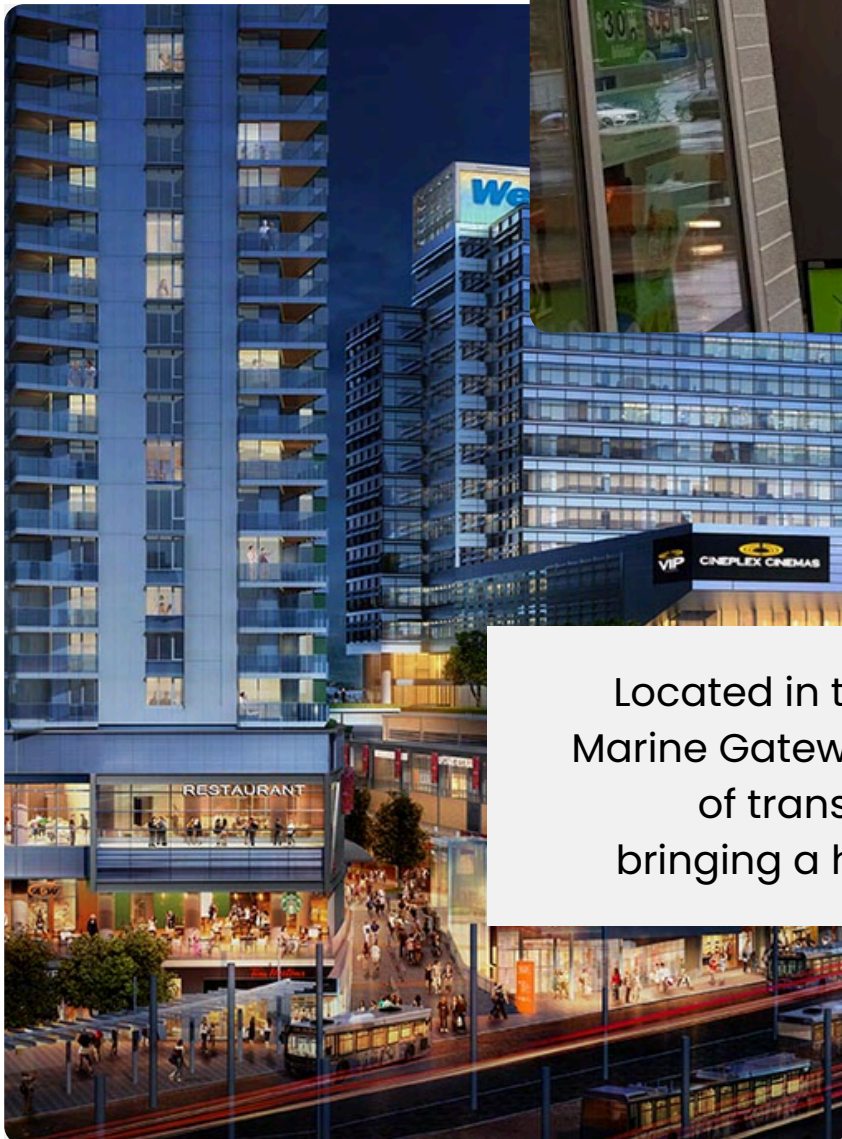

OUR LOCATIONS

VANCOUVER

Located in the heart of lower mainland, our Vancouver locations are extremely popular and constantly brimming with footfall

NORTH VANCOUVER

Located in Chadwick Court in North Vancouver, this Express News location is known for being in a posh neighborhood and constantly receives a high footfall of customers.

NORTH VANCOUVER

Located in a quaint neighborhood along the gorgeous strip of North Dollarton Highway, this location rebuilds a sense of calm and serenity.

VANCOUVER

Located in the heart of downtown in Marine Gateway, this location is a hub of transport and entertainment, bringing a huge influx of customers.

VANCOUVER

Along the bustling streets of downtown Vancouver, on Cordova street this location constantly sees a lot of traffic.

VANCOUVER

Located on commercial drive, close to downtown Vancouver, this location enjoys the commercial traffic from downtown while being in a fairly quiet neighborhood

VANGOUVER

Right along Fraser Street, two of our locations enjoy a nice consistent footfall of people while also being established in safe and quiet neighbourhoods.

VANCOUVER

Along Grandview Highway, this Express News is located in a strip mall which enjoys a lot of traffic coming in from the bustling city life.