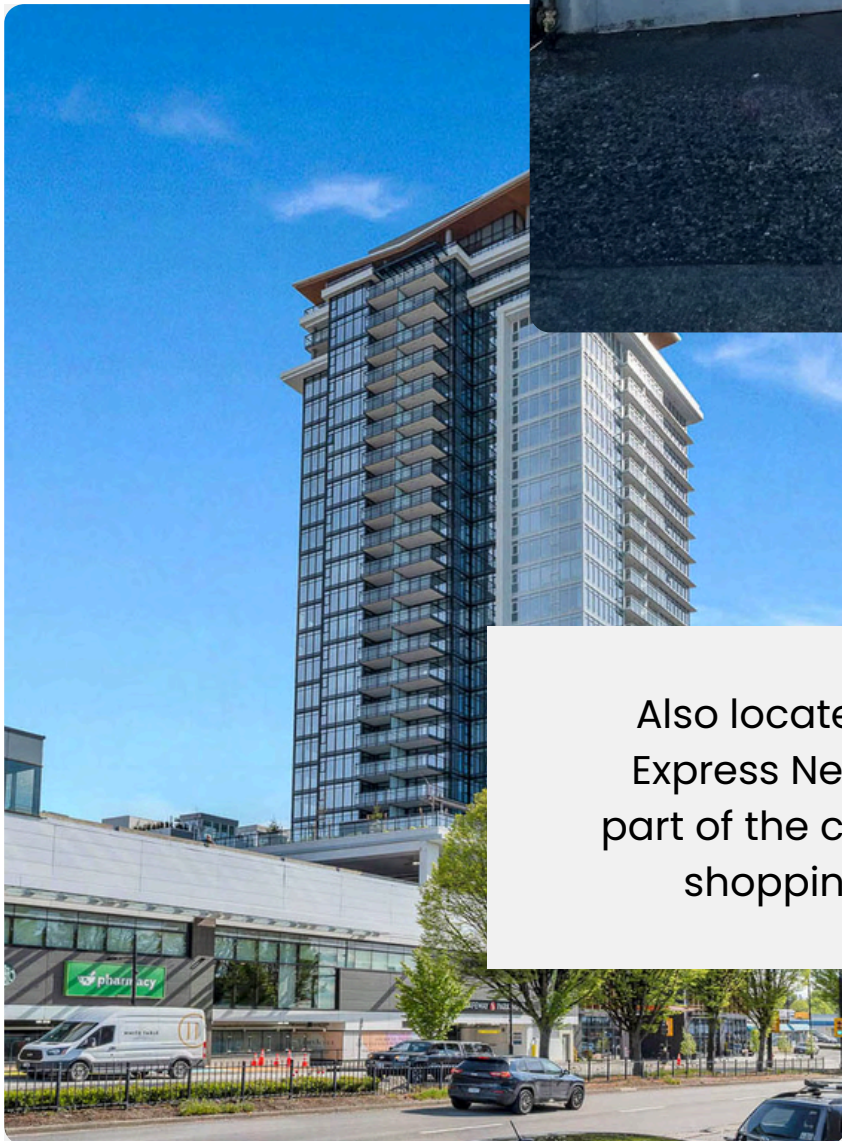

#7 - 8190 FRASER ST,
VANCOUVER, BC V5X
0J8

OUR LOCATIONS

BURNABY

Located close to Vancouver, Burnaby is another major city in the lower mainland. We are proud to have 4 locations in this beautiful city

BURNABY

BURNABY

This Express News location , on station square is a quick stop from one of the most popular shopping districts in Burnaby, only a few minutes away from the skytrain and bus stations

BURNABY

Located on Lougheed Highway in the beautiful shopping district of The Amazing Brentwood, this location sees a large influx of people often visiting the mall.

OUR LOCATIONS

COQUITLAM

The city of Coquitlam is a cultural hub and one of the largest cities that make up the lower mainland. In this beautiful city we are proud to have 4 locations.

GOQUITLAM

Located in a strip mall on Austin Avenue this location houses an Express News with a Canada Post to facilitate receiving and sending of mails and packages to further help the customer

COQUITLAM

Also located on Austin Avenue, this Express News location is in a busier part of the city, surrounded by many shopping hubs and apartments.

GOQUITLAM

Located on Lake Como Avenue, this Express News location is a premium vape and smoke shop carrying a massive selection of products to satisfy every need.